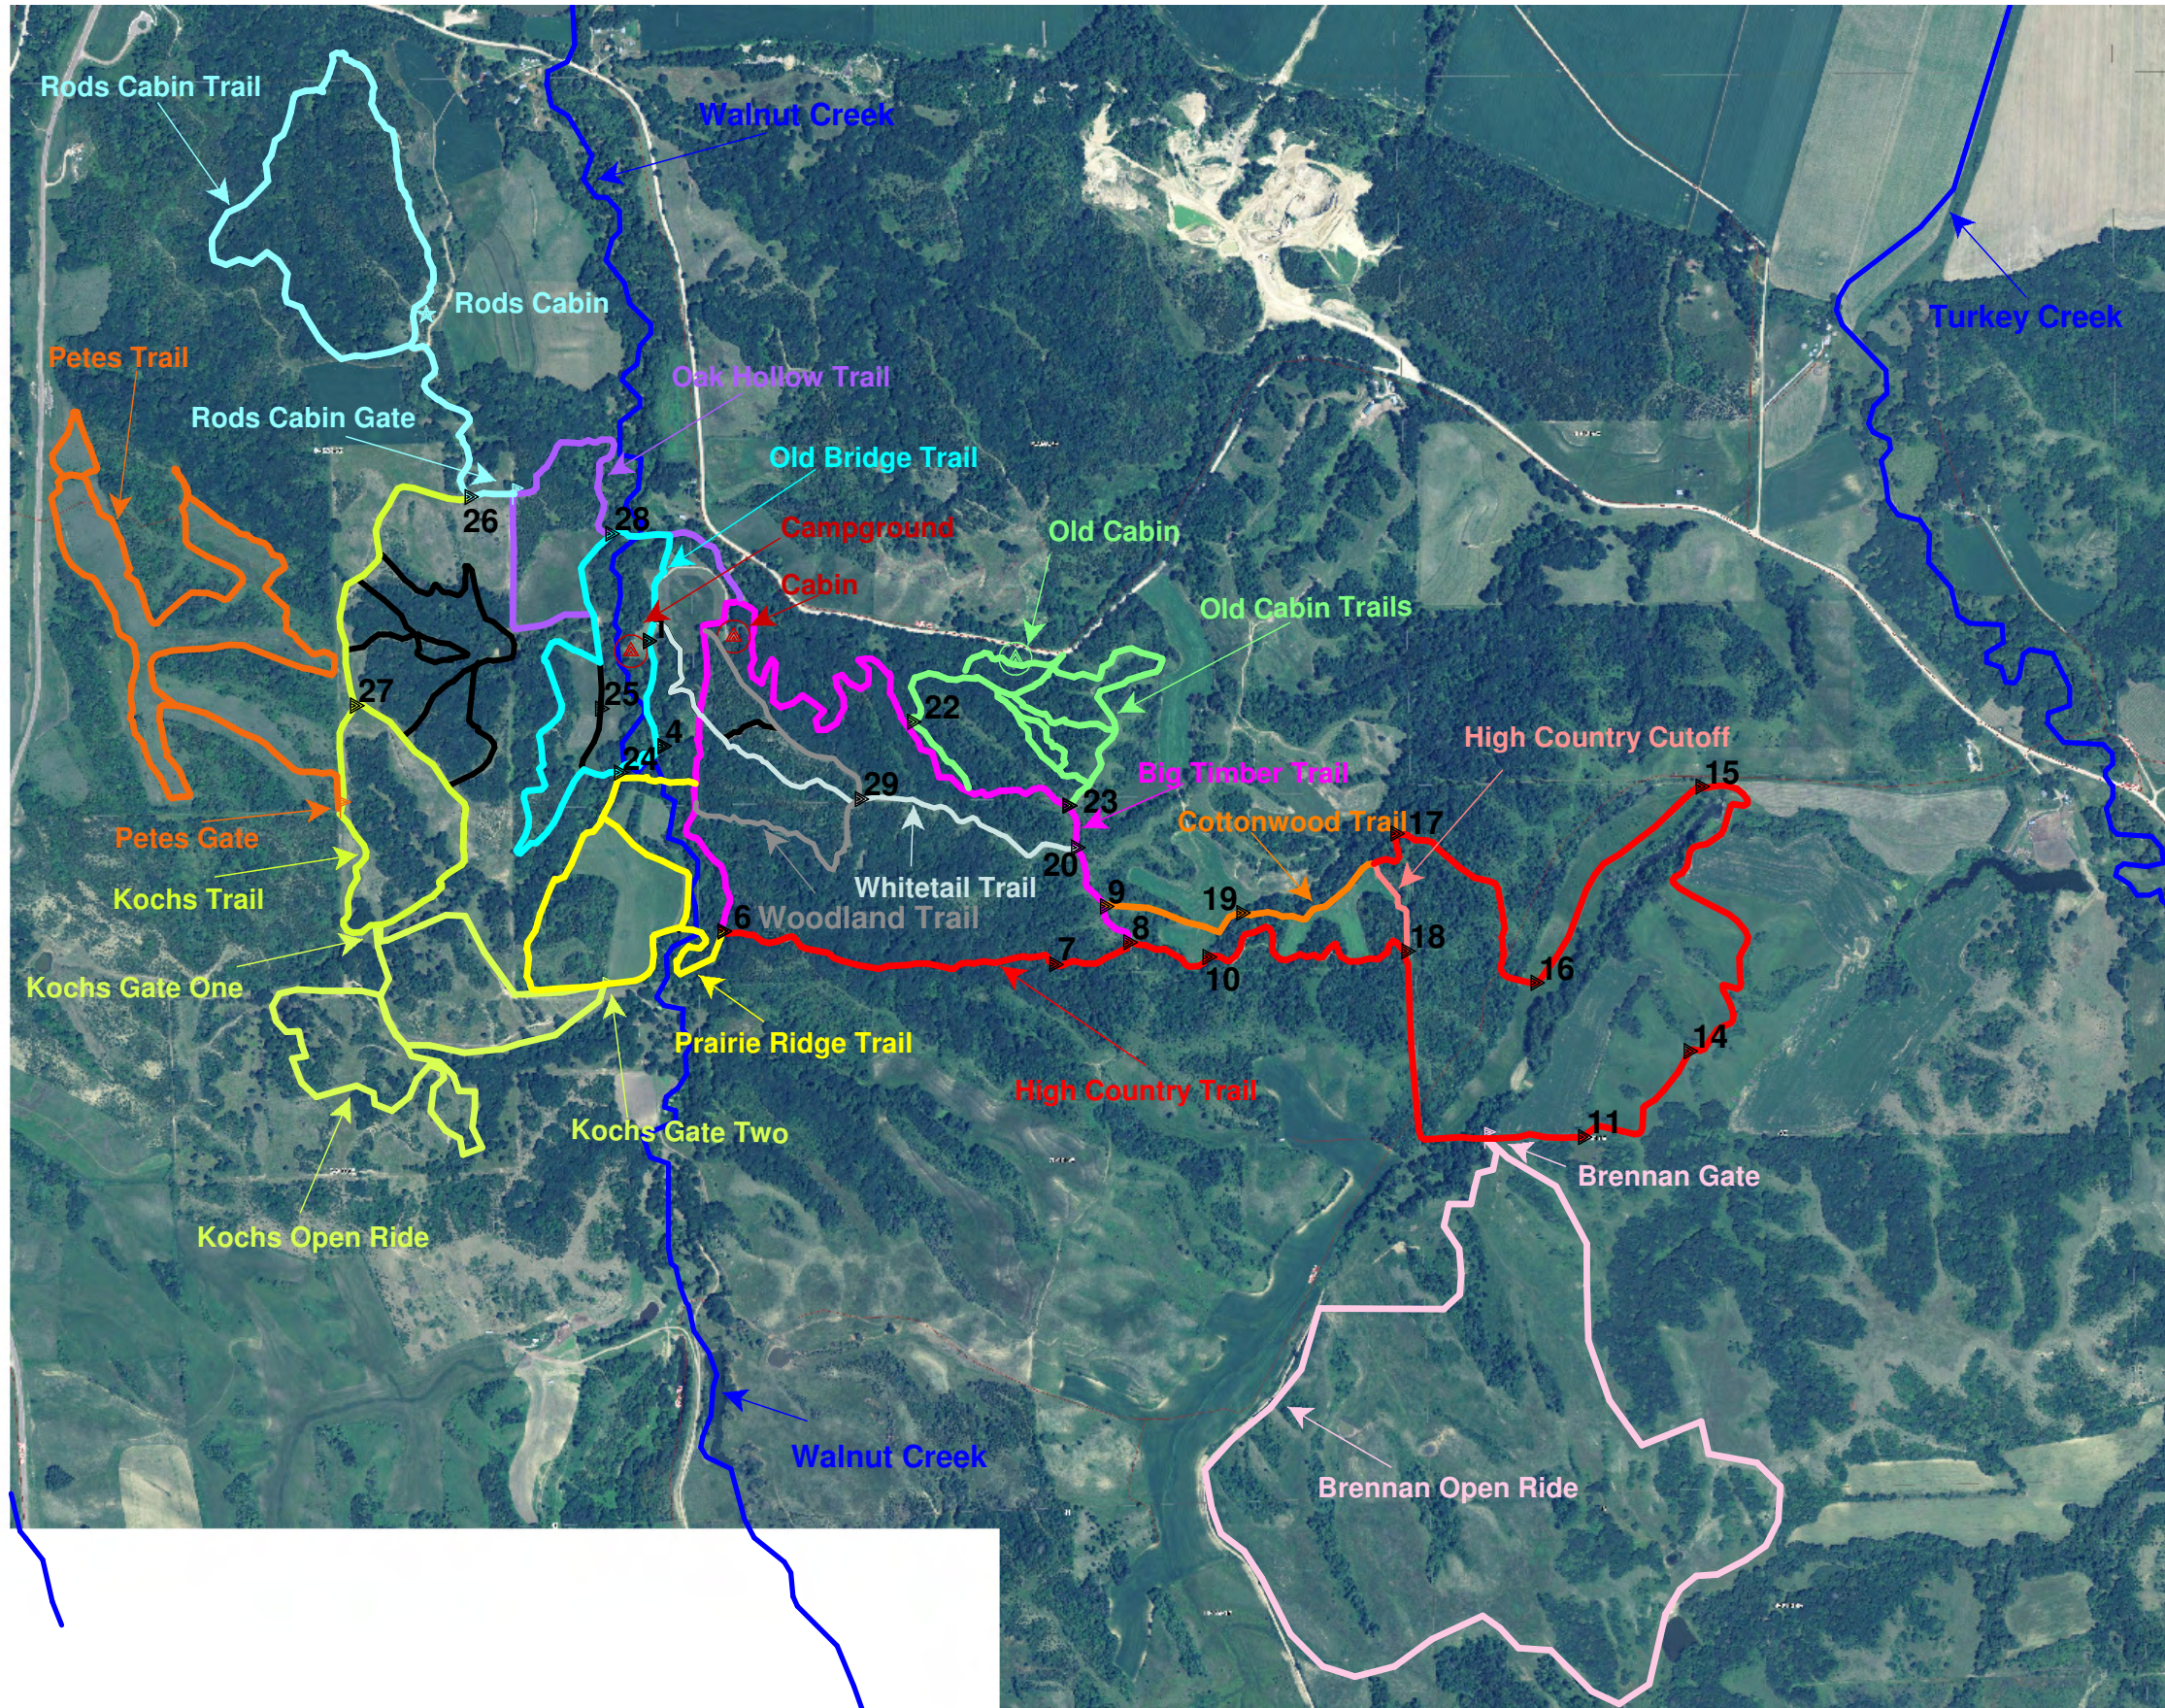

Turkey Creek Ranch Trail Map

- Streams
- Secondary Trail
- Big Timber Trail
- ▲ Brennan Gate
- Brennan Open Ride
- Cottonwood Trail
- High Country Cutoff
- High Country Trail
- ▲ Kochs Gate One
- ▲ Kochs Gate Two
- Kochs Open Ride
- Kochs Trail
- Oak Hollow Trail
- Old Bridge Trail
- ▲ Old Cabin
- Old Cabin Trails
- ▲ Petes Gate
- Petes Trail
- ▲ Campground
- Prairie Ridge Trail
- ▲ Rods Cabin Gate
- ★ Rods Cabin
- Rods Cabin Trail
- Whitetail Trail
- Woodland Trail
- ▶ Trail Intersections

Projection : Universal Transverse Mercator
 Datum : WGS Datum (1984)
 Zone Number : 14
 Hemisphere : North

Scale 1 : 16392
 2500 ft